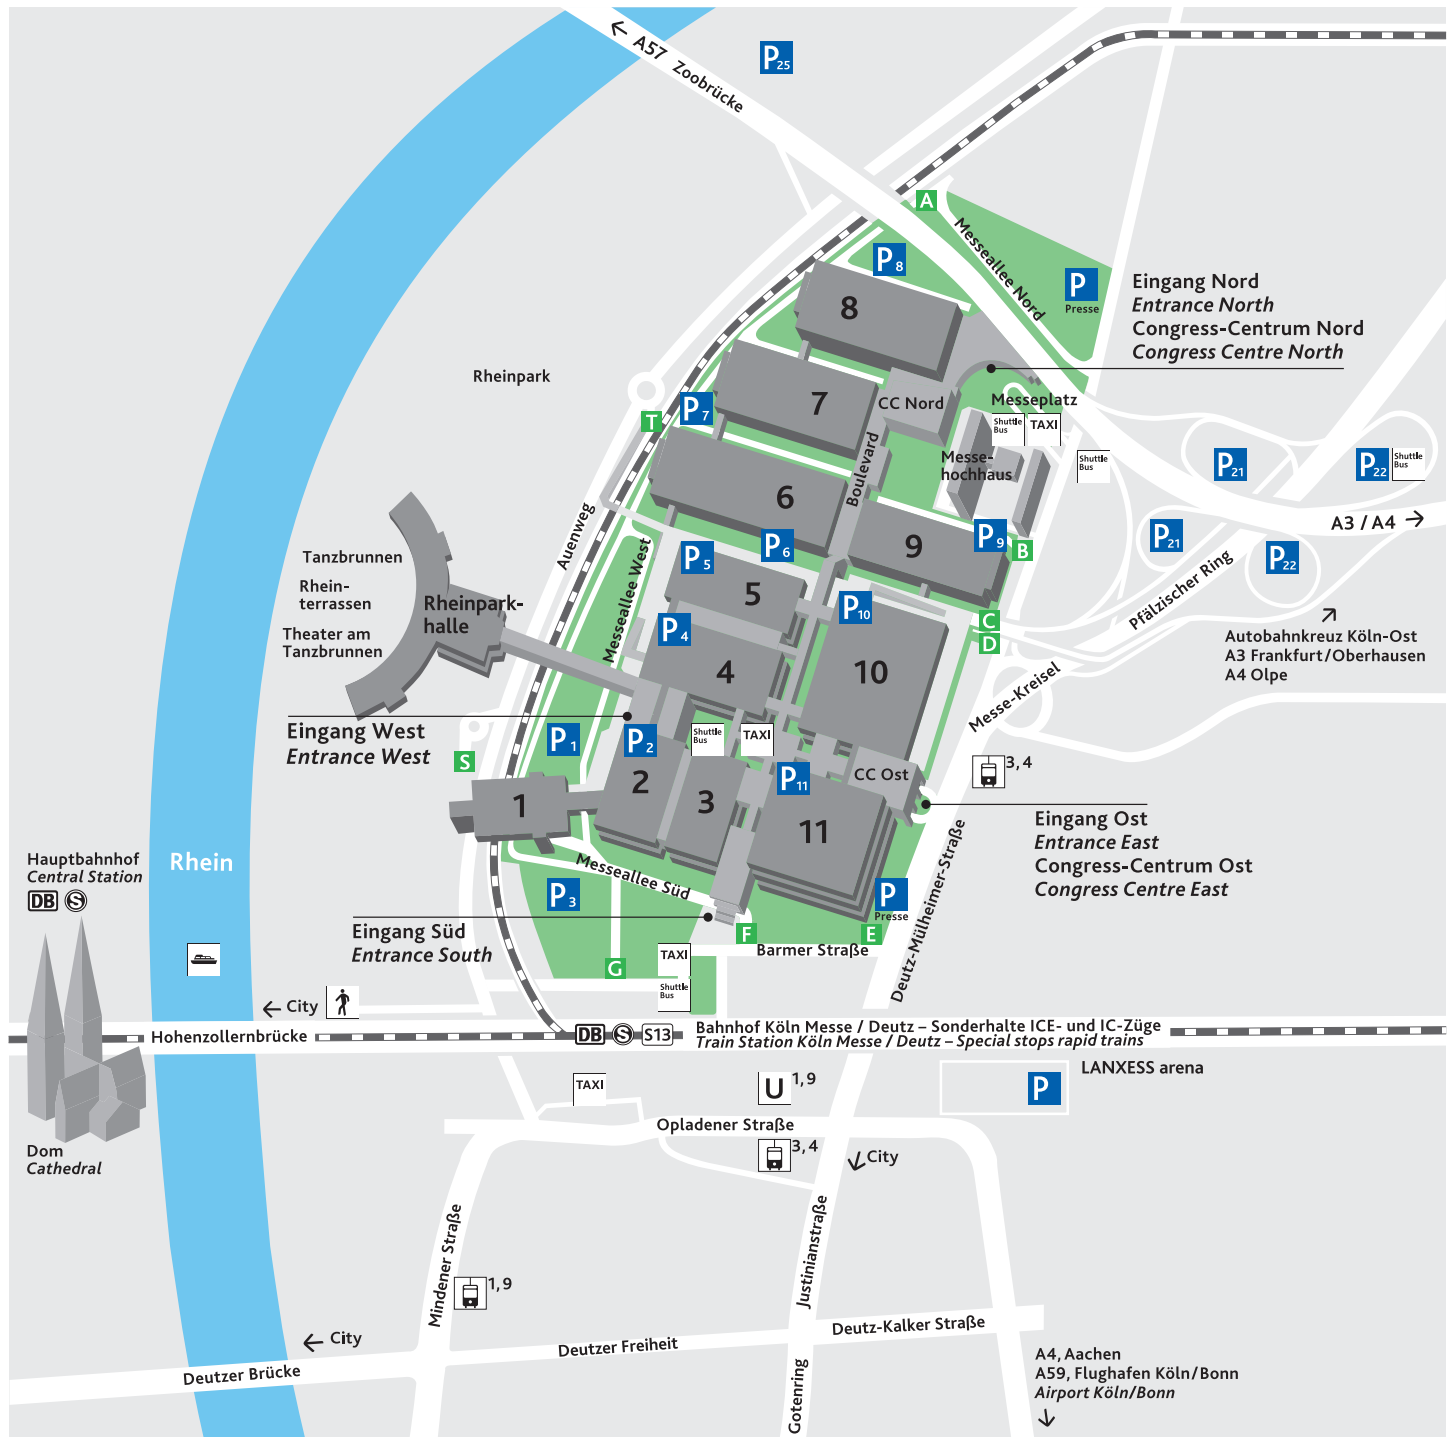

## Discover the Koelnmesse

- |  |                            |   |   |
|--|----------------------------|---|---|
|  | Tor<br>Gate                |  | Straßenbahnhaltestelle<br>Tram Stop   |
|  | Parkplatz<br>Parking       |  | Fähre: City/Hbf<br>Ferry: City/Central Station  |
|  | Fußweg<br>Pedestrian Route |  | Bahnhof<br>Train Station  |
|  | Taxi<br>Taxi               |  | S-Bahn<br>Suburban Railway  |
|  | Pendelbus<br>Shuttle-Bus   |  | S-Bahn Koelnmesse<br>– Flughafen Köln/Bonn<br>Suburban Railway Koelnmesse<br>– Cologne/Bonn Airport |
|  | U-Bahn<br>Subway           |   |   |